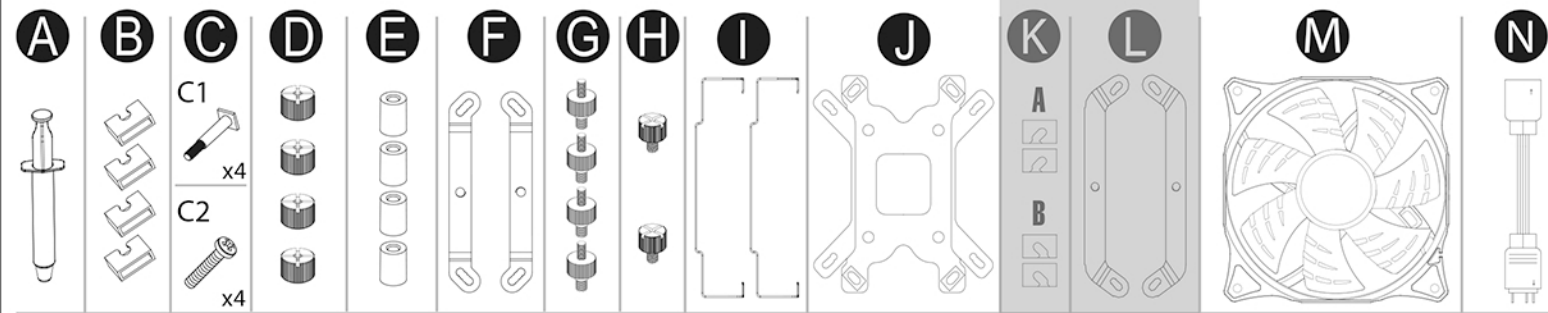

LC-POWER

LC-CC-120-ARGB-PRO

Silent Power Electronics GmbH, Formerweg 8, 47877 Willich,
Germany, support@lc-power.com, www.lc-power.com

INTEL 2066*2011/-3*1700*1366*1200*115x

LC-POWER

LC-CC-120-ARGB-PRO

Silent Power Electronics GmbH, Formerweg 8, 47877 Willich,
Germany, support@lc-power.com, www.lc-power.com