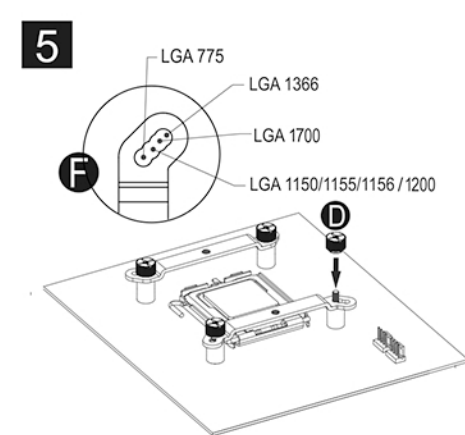

LC-POWER

LC-CC-120-ARGB-PRO

Silent Power Electronics GmbH, Formerweg 8, 47877 Willich,
Germany, support@lc-power.com, www.lc-power.com

INTEL 2066*2011/-3*1700*1366*1200*115x

LC-POWER

LC-CC-120-ARGB-PRO

Silent Power Electronics GmbH, Formerweg 8, 47877 Willich,
Germany, support@lc-power.com, www.lc-power.com