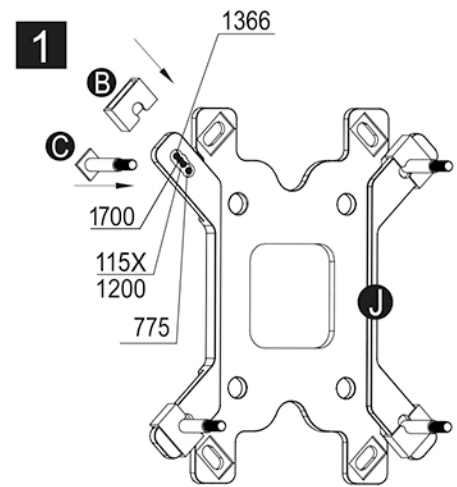

LC-POWER

LC-CC-120-ARGB-PRO

Silent Power Electronics GmbH, Formerweg 8, 47877 Willich,
Germany, support@lc-power.com, www.lc-power.com

INTEL 2066*2011/-3*1700*1366*1200*115x

LC-POWER

LC-CC-120-ARGB-PRO

Silent Power Electronics GmbH, Formerweg 8, 47877 Willich,
Germany, support@lc-power.com, www.lc-power.com