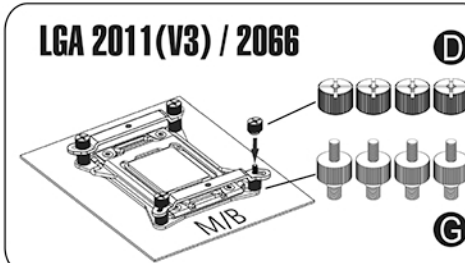

LC-POWER

LC-CC-120-ARGB-PRO

Silent Power Electronics GmbH, Formerweg 8, 47877 Willich,
Germany, support@lc-power.com, www.lc-power.com

INTEL 2066*2011/-3*1700*1366*1200*115x

LC-POWER

LC-CC-120-ARGB-PRO

Silent Power Electronics GmbH, Formerweg 8, 47877 Willich,
Germany, support@lc-power.com, www.lc-power.com