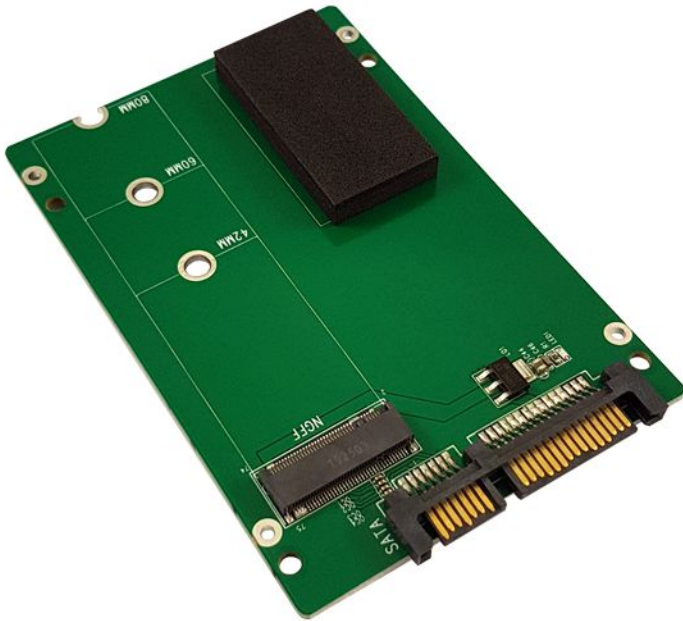

LC-ADA-M2-NB-SATA

Converter card from SATA to M.2

Converter card from SATA (2,5" / 6,35 cm) to M.2 (NGFF / SATA)

By using the converter card it is possible to replace old hard disk drives in notebooks and PCs.

- For a M.2 SSD
- SSD type: 80/60/42 x 22 mm M.2
- Internal interface: M.2 (SATA) NGFF / B-Key

Technical specification - LC-ADA-M2-NB-SATA

Suitable for:	1x 2,5"-M.2-SSD
SSD type:	80/60/42 x 22 mm M.2
Internal interface:	M.2 (SATA) NGFF / B-Key
Dimension (product):	98 x 66 x 11 mm
Dimension (retail):	180 x 99 x 13 mm
Weight (product/overall):	0,025 / 0,042 kg
Material:	plastic
Colour:	green
Mark of conformity:	CE
Barcode:	4260070125416
Manufacturer code:	LC-ADA-M2-NB-SATA
Included in delivery:	1x converter card 1x mounting set (screws & screwdriver)