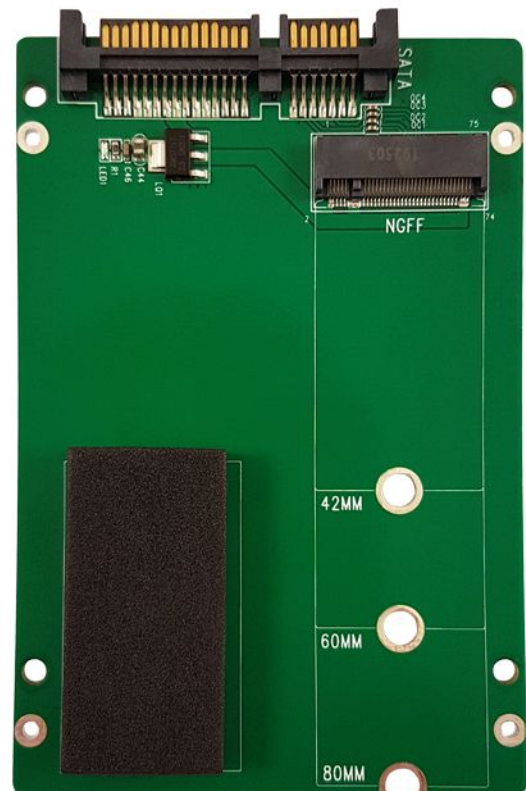

LC-ADA-M2-NB-SATA

Converter card from SATA to M.2

Converter card from SATA (2,5" / 6,35 cm) to M.2 (NGFF / SATA)

By using the converter card it is possible to replace old hard disk drives in notebooks and PCs.

- For a M.2 SSD
- SSD type: 80/60/42 x 22 mm M.2
- Internal interface: M.2 (SATA) NGFF / B-Key

Technical specification - LC-ADA-M2-NB-SATA

Suitable for:	1x 2,5"-M.2-SSD
SSD type:	80/60/42 x 22 mm M.2
Internal interface:	M.2 (SATA) NGFF / B-Key
Dimension (product):	98 x 66 x 11 mm
Dimension (retail):	180 x 99 x 13 mm
Weight (product/overall):	0,025 / 0,042 kg
Material:	plastic
Colour:	green
Mark of conformity:	CE
Barcode:	4260070125416
Manufacturer code:	LC-ADA-M2-NB-SATA
Included in delivery:	1x converter card 1x mounting set (screws & screwdriver)