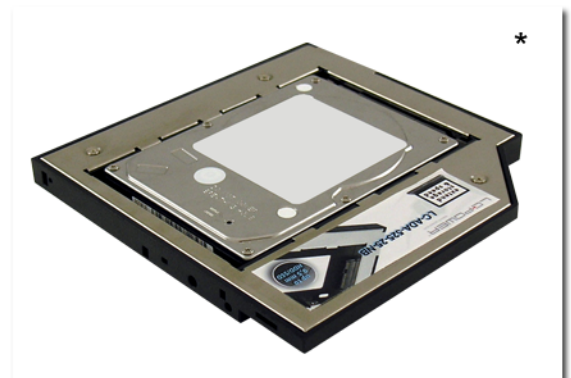

LC-POWER

LC-ADA-525-25-NB

5,25" drive bay rack for an additional
2,5" hard disk drive (HDD/SSD) in a notebook

5,25" drive bay rack for an additional 2,5" hard disk drive (HDD/SSD) in a notebook. (13,34 cm to 6,35 cm)

Drives: for 2,5" SATA HDDs & SSDs with up to 9,5 mm design height
Features: replaces the optical drive of a notebook with an additional HDD/SSD*
Interface: SATA I/II/III up to 5 GBit/s

Included in delivery: drive bay rack, screwdriver

Dimension h x w x d: 9,5 x 127 x 127 mm
Weight (retail): 0,098 kg
Weight (adapter): 0,061 kg

Material: metal, plastic
Barcode: 4260070125904
Manufacturer code: LC-ADA-525-25-NB