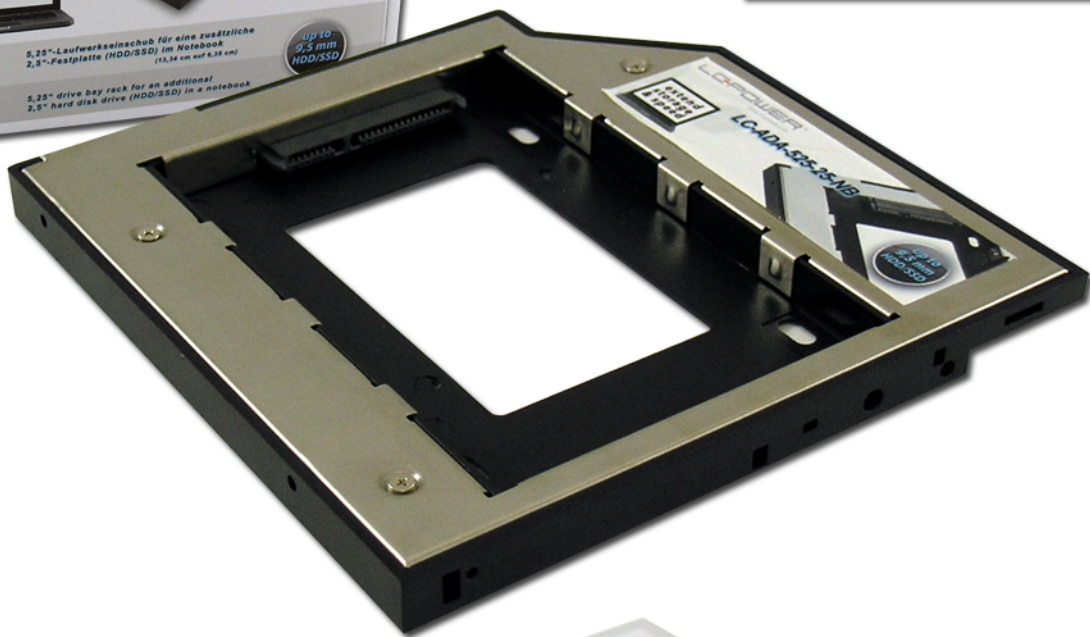

LC-POWER

LC-ADA-525-25-NB

5,25" drive bay rack for an additional
2,5" hard disk drive (HDD/SSD) in a notebook

5,25" drive bay rack for an additional 2,5" hard disk drive (HDD/SSD) in a notebook. (13,34 cm to 6,35 cm)

Drives: for 2,5" SATA HDDs & SSDs with up to 9,5 mm design height
Features: replaces the optical drive of a notebook with an additional HDD/SSD*
Interface: SATA I/II/III up to 5 GBit/s

Included in delivery: drive bay rack, screwdriver

Dimension h x w x d: 9,5 x 127 x 127 mm
Weight (retail): 0,098 kg
Weight (adapter): 0,061 kg

Material: metal, plastic
Barcode: 4260070125904
Manufacturer code: LC-ADA-525-25-NB