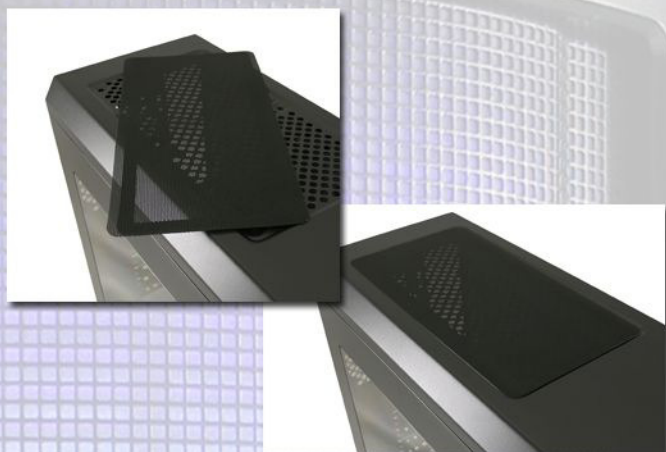

LC-POWER

ATX Gaming 985B - Vindicator -

Case type:	Midi-Tower	Audio port:	HD Audio
Motherboard:	ATX, Micro-ATX, Mini-ITX	USB 3.0 port:	1
Drive bays 3,5" external:	-	USB 2.0 port:	2
Drive bays 5,25" external:	-	Case material:	metal
Drive bays 5,25" internal:	-	Mark of conformity:	CE
Drive bays 3,5" internal:	2	Case colour:	black
Drive bays 2,5" internal:	2	Front panel:	black
PCI slots:	7	Power supply integrated:	-
Case fan standard/maximal:	0/7	Weight:	5,37 kg (retail) 4,6 kg (case)
	- Front: 3x 120 mm	Barcode:	4260070125577
	Top: 2x 120 mm	Manufacturer code:	LC-985B-ON
	Back: 1x 120 mm		
	Inside: 1x 80/92 mm		
Case dimensions h x w x d:	455 x 190 x 450 mm (total)		
	420 x 180 x 400 mm (cage)		
Graphic cards up to:	360 mm		
CPU cooler up to:	155 mm		

- side panel with acrylic window

- full size multi LED front panel with multiple colours and lightning programs

- I/O-Panel with: 1x USB 3.0 port, 2x USB 2.0 port, HD Audio

- easy demounting of the top dust filter due to a magnetic fixing

Characteristics:

- mainboard tray for cable management
- tool-free mounting of all 3,5" HDDs
- black coating of the case inside
- full size multi LED front panel with multiple colours and lightning programs
- up to seven case fans mountable (fans optionally available)
- PSU mountable on bottom of the case rear; dust filter below the PSU location
- easy demounting of the top dust filter due to a magnetic fixing
- side panel with acrylic window