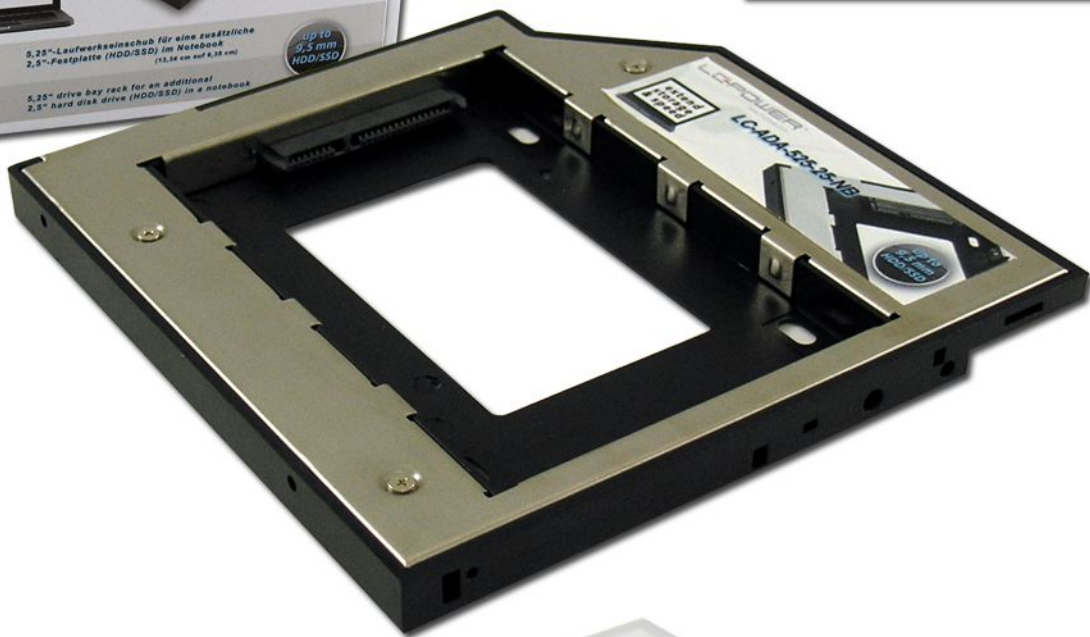

LC-POWER

LC-ADA-525-25-NB

5,25" drive bay rack for an additional
2,5" hard disk drive (HDD/SSD) in a notebook

5,25" drive bay rack for an additional 2,5" hard disk drive (HDD/SSD) in a notebook. (13,34 cm to 6,35 cm)

Drives: for 2,5" SATA HDDs & SSDs with up to 9,5 mm design height
Features: replaces the optical drive of a notebook with an additional HDD/SSD*
Interface: SATA I/II/III up to 5 GBit/s

Included in delivery: drive bay rack, screwdriver

Dimension h x w x d: 9,5 x 127 x 127 mm
Weight (retail): 0,123 kg
Weight (adapter): 0,061 kg

Material: metal, plastic
Barcode: 4260070125904
Manufacturer code: LC-ADA-525-25-NB